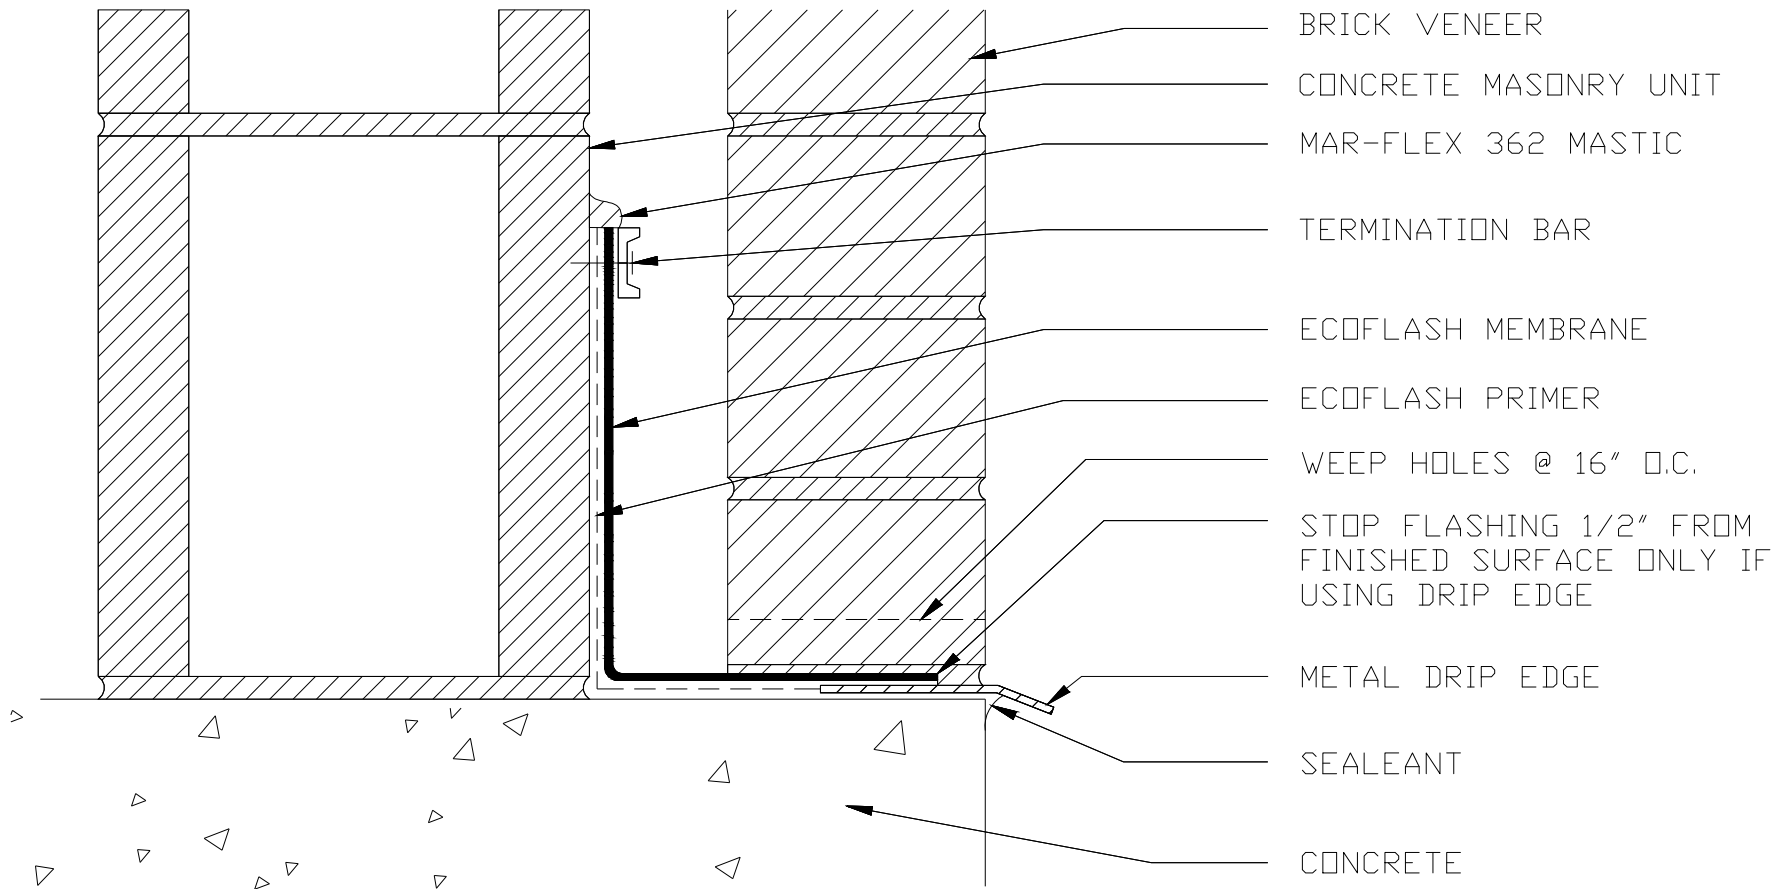

MASONRY THRU-WALL

Mar-flex Waterproofing & Building Products
500 Business Parkway
Carlisle, OH 45005
513-422-7285/800-498-1411
www.mar-flex.com

FD6/MTW