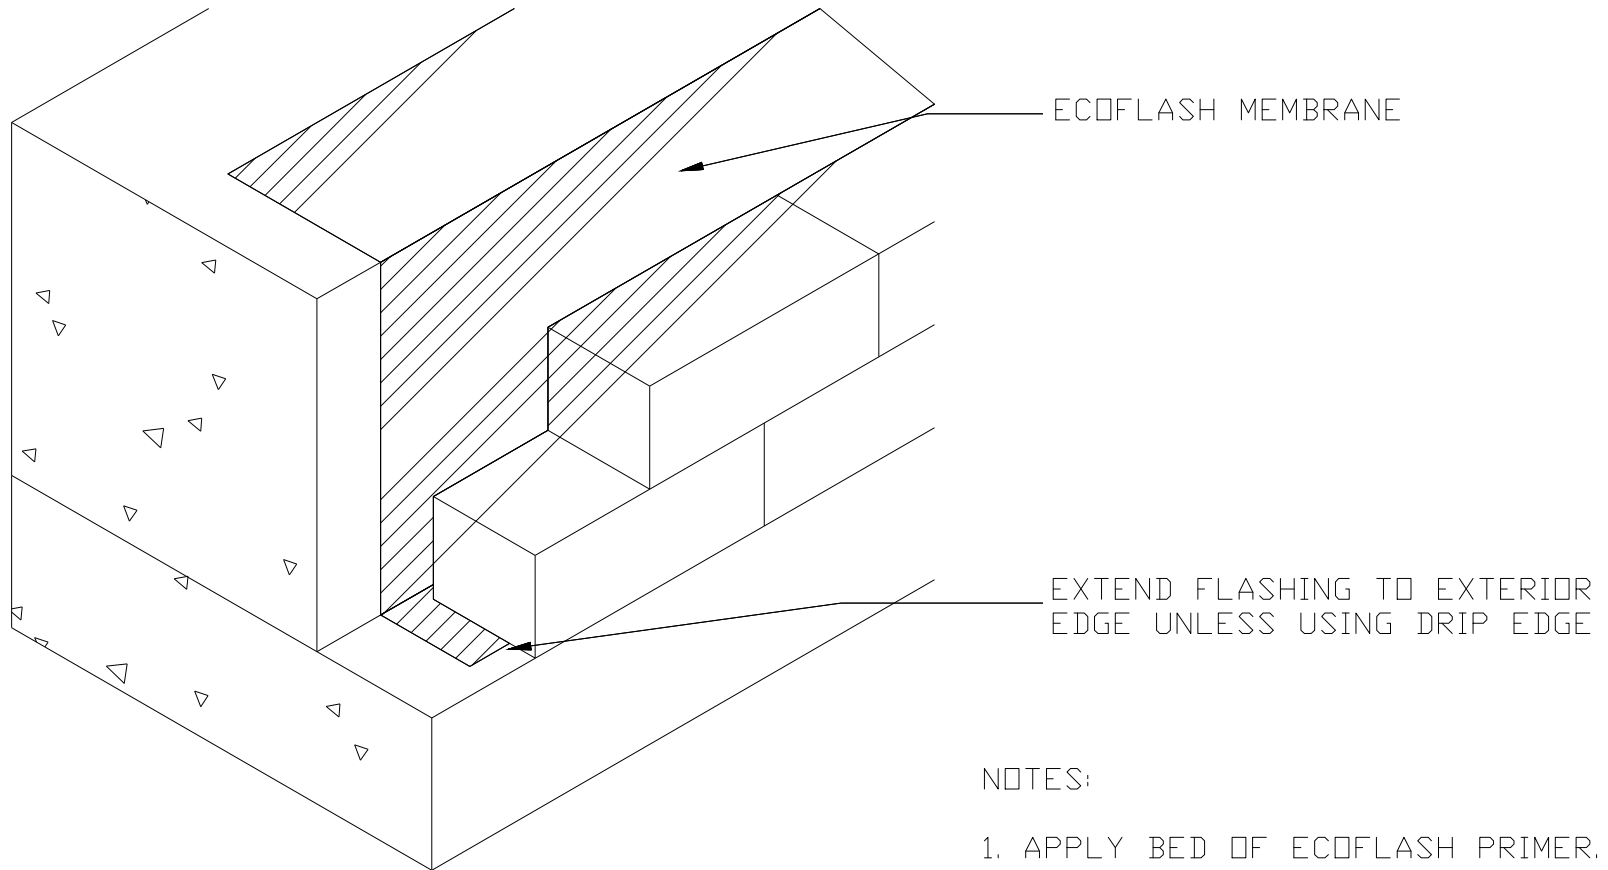

BASE COURSE

NOTES:

1. APPLY BED OF ECOFLASH PRIMER.
2. APPLY ECOFLASH TO EXTERIOR EDGE UNLESS USING DRIP EDGE.

Mar-flex Waterproofing & Building Products
500 Business Parkway
Carlisle, OH 45005
513-422-7285/800-498-1411
www.mar-flex.com