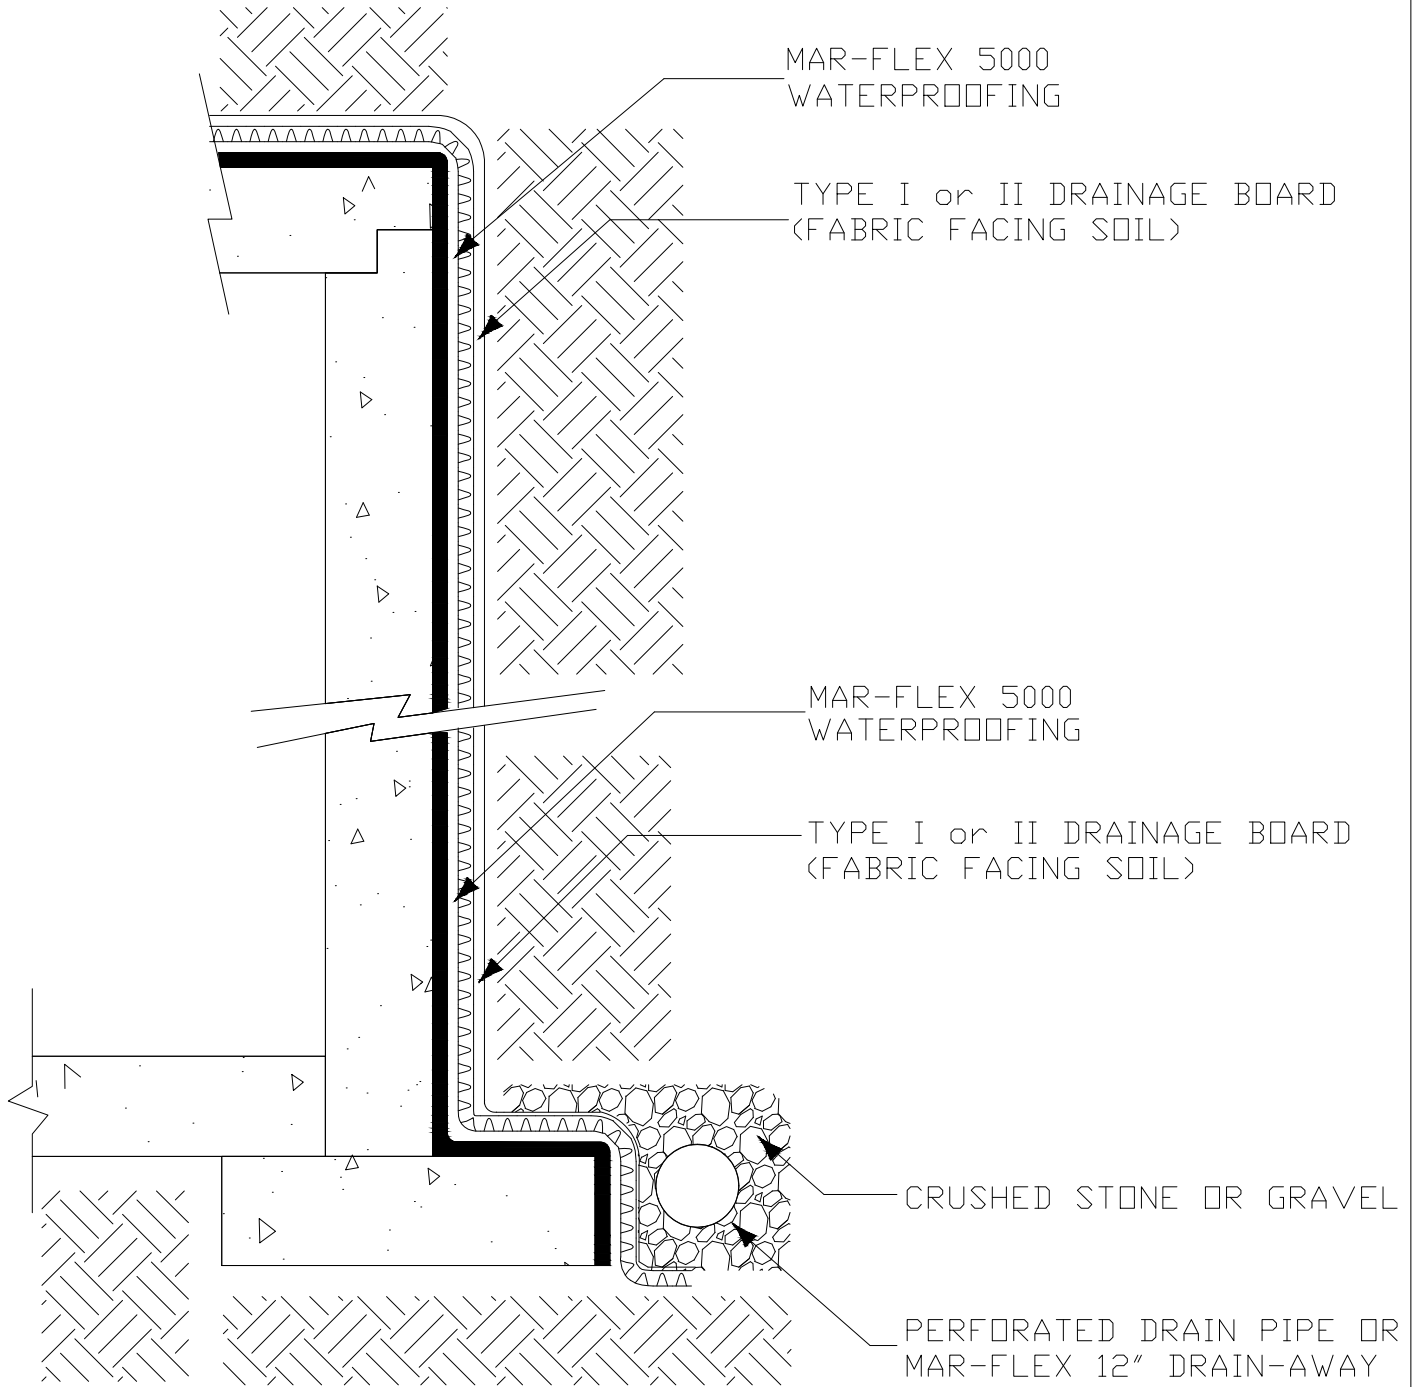

TYPICAL TUNNEL DETAIL

Mar-flex Waterproofing & Building Products
500 Business Parkway
Carlisle, OH 45005
513-422-7285/800-498-1411
www.mar-flex.com

MF5/7TTD